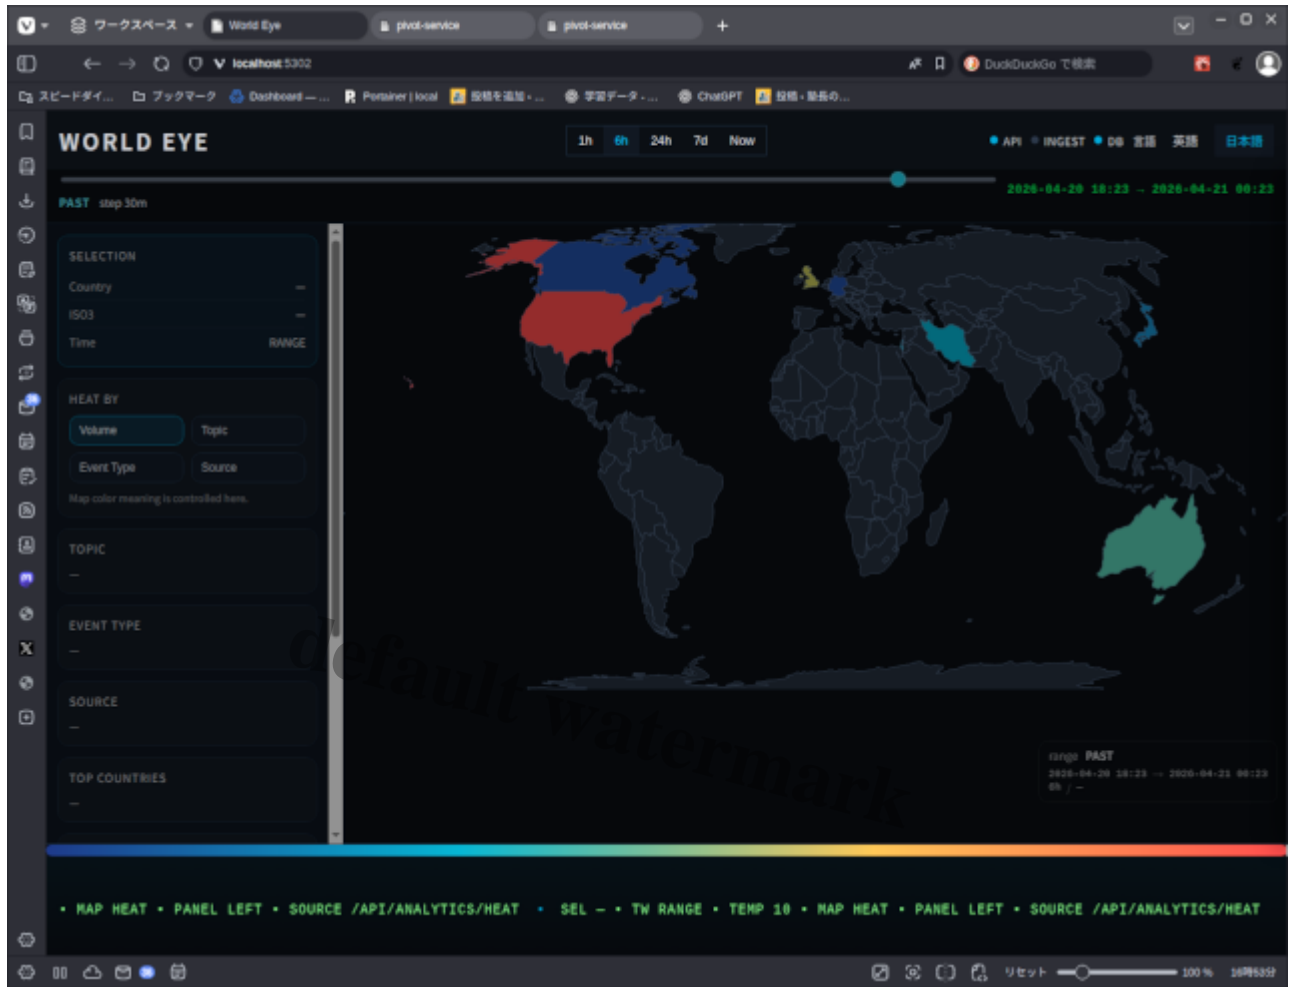

World Eye

Description

Pivot
Fact
Dimension
Time Window
Dimension

World Eye
Time Window

Time Window

Time Window

Time Window

Category

1. æ?¥ã? ã@æ'»å??

Tags

1. AI
2. LLM
3. Pivot Service
4. World Eye
5. ä,?é??å??å,?
6. å±±±æç"ç??

Date Created

2026å'4æ??21æ?¥

Author

kazuo-tsubaki