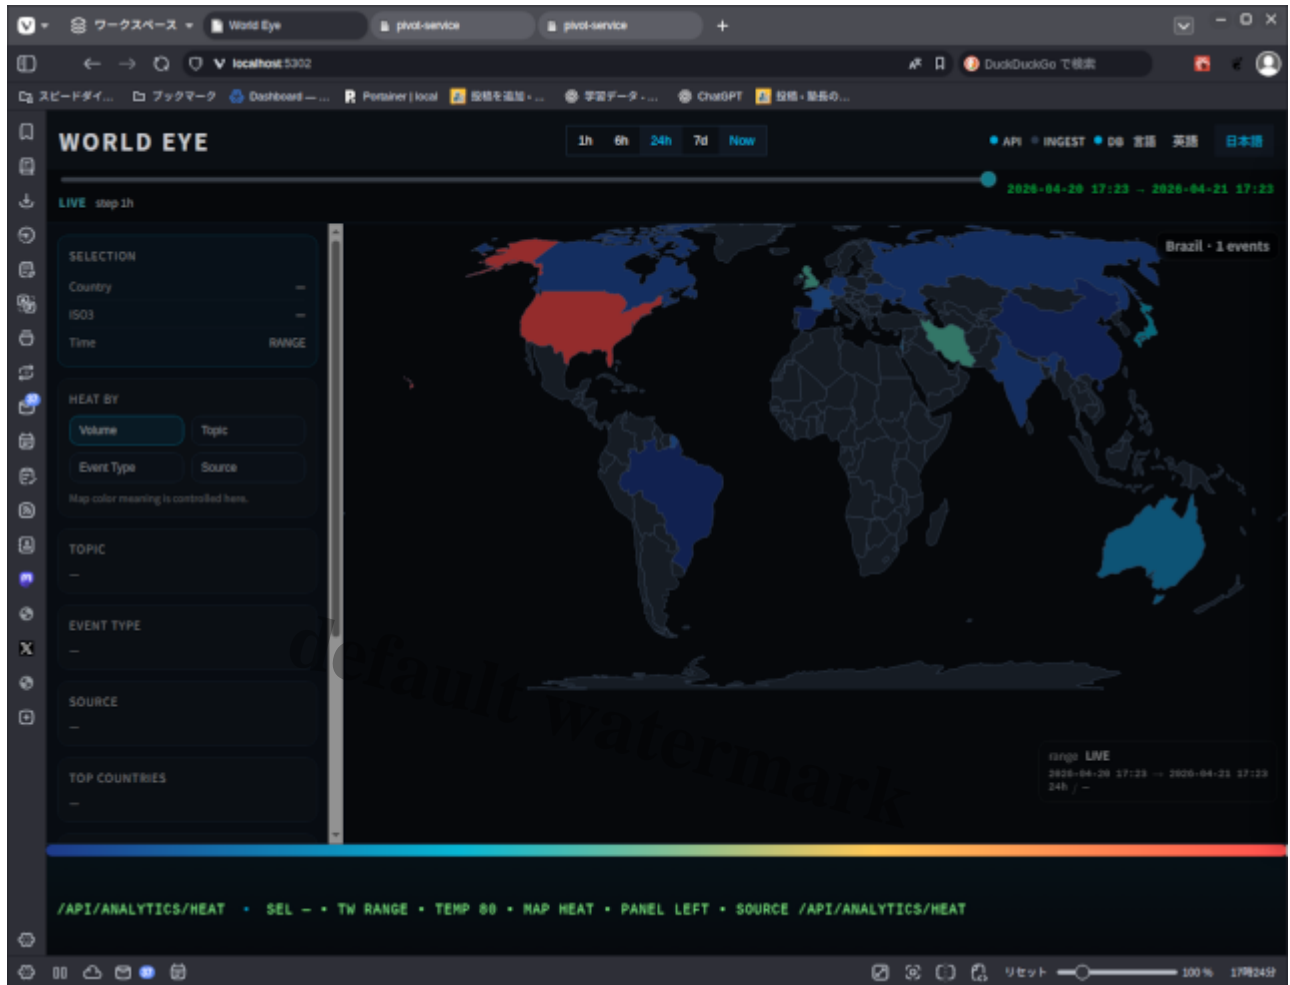

World Eye

Description

Pivot
Fact
Dimension
Time Window
Time Window

World Eye
Time Window

Time Window

Time Window

Time Window

Category

1. ç?-ã??è"?

Tags

1. AI
2. LLM
3. Pivot Service
4. World Eye
5. ä,?é??â??â,?
6. å±±æç"ç??

Date Created

2026å'4æ??21æ?¥

Author

kazuo-tsubaki