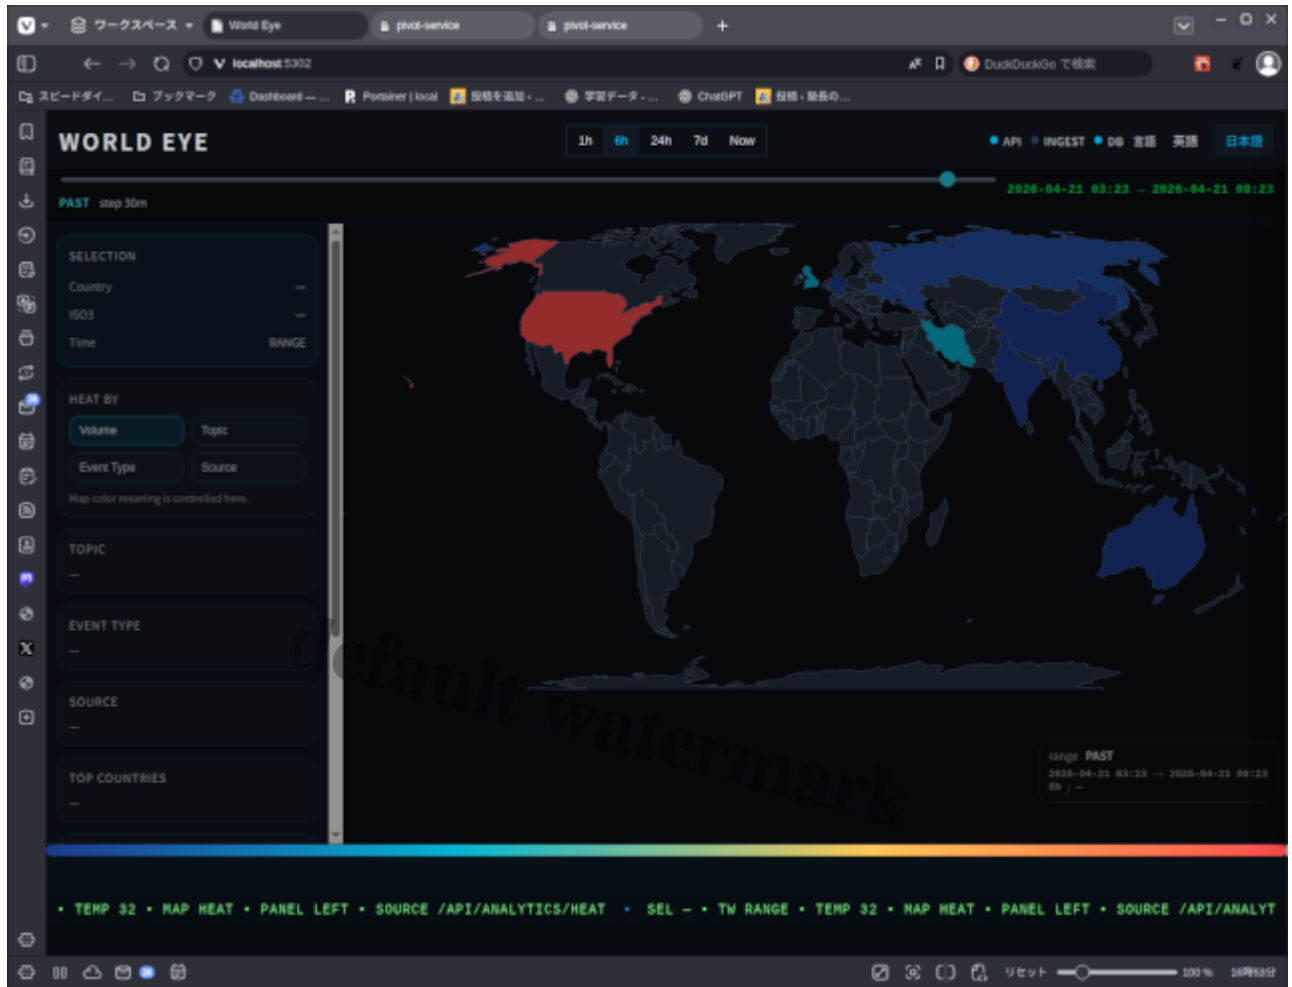

World Eye

Description

Pivot
Fact
Dimension
Time Window
Time Window

World Eye
Time Window

Time Window

Time Window

Time Window

Category

1. ç?-ã??è"?

Tags

1. AI
2. LLM
3. Pivot Service
4. World Eye
5. ä,?é??â??â,?
6. å±±æç"ç??

Date Created

2026å'4æ??21æ?¥

Author

kazuo-tsubaki