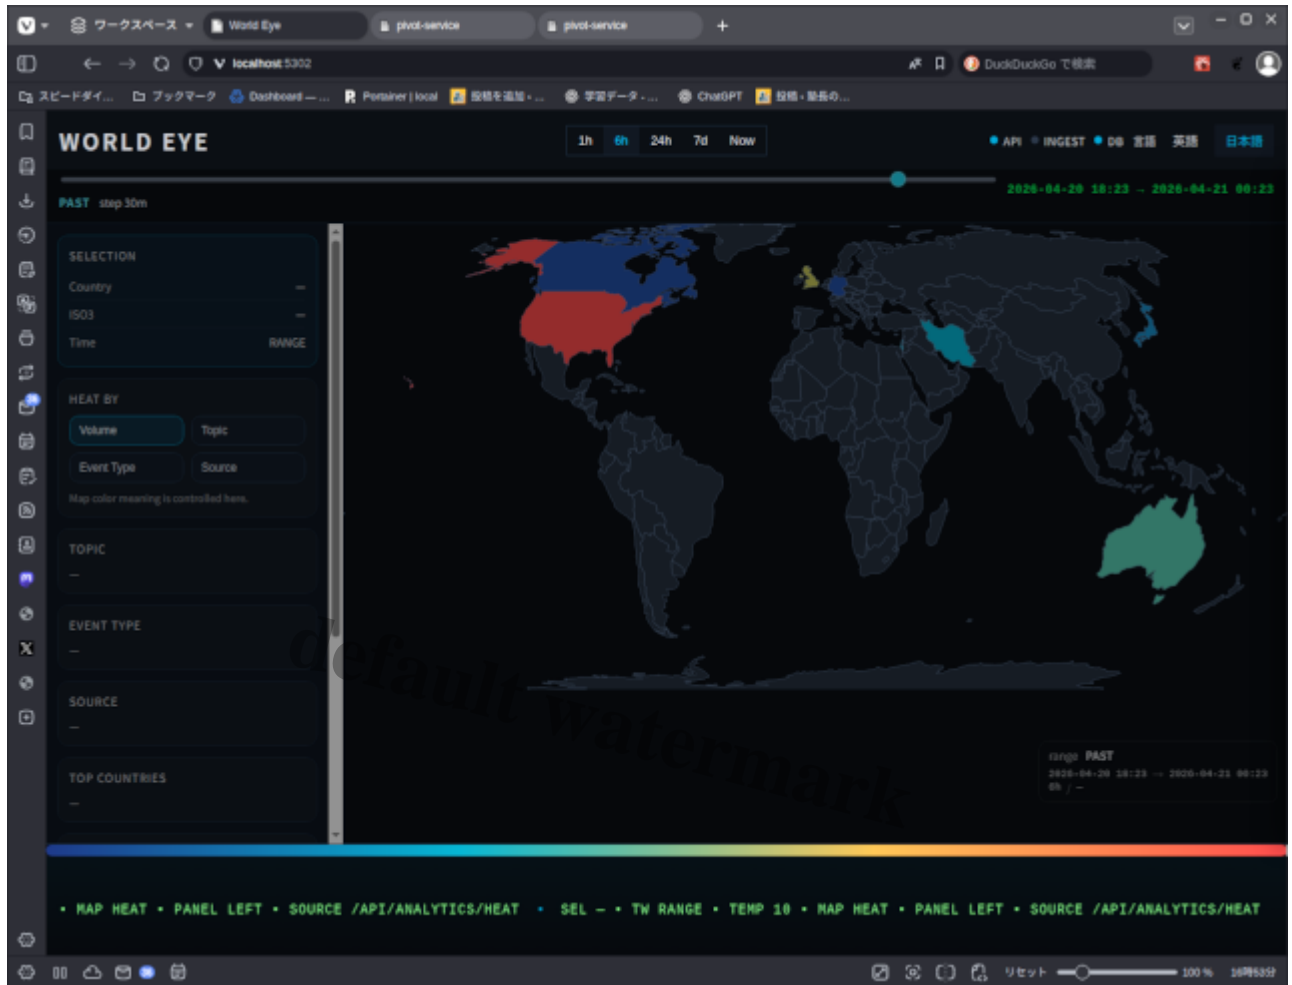

World Eye

Description

Pivot
Fact
Dimension
Time Window
Time Window

World Eye
Time Window

Time Window

Time Window

Time Window

Category

1. ç?-ã??è"?

Tags

1. AI
2. LLM
3. Pivot Service
4. World Eye
5. ä,?é??â??â,?
6. å±±æç"ç??

Date Created

2026å'4æ??21æ?¥

Author

kazuo-tsubaki