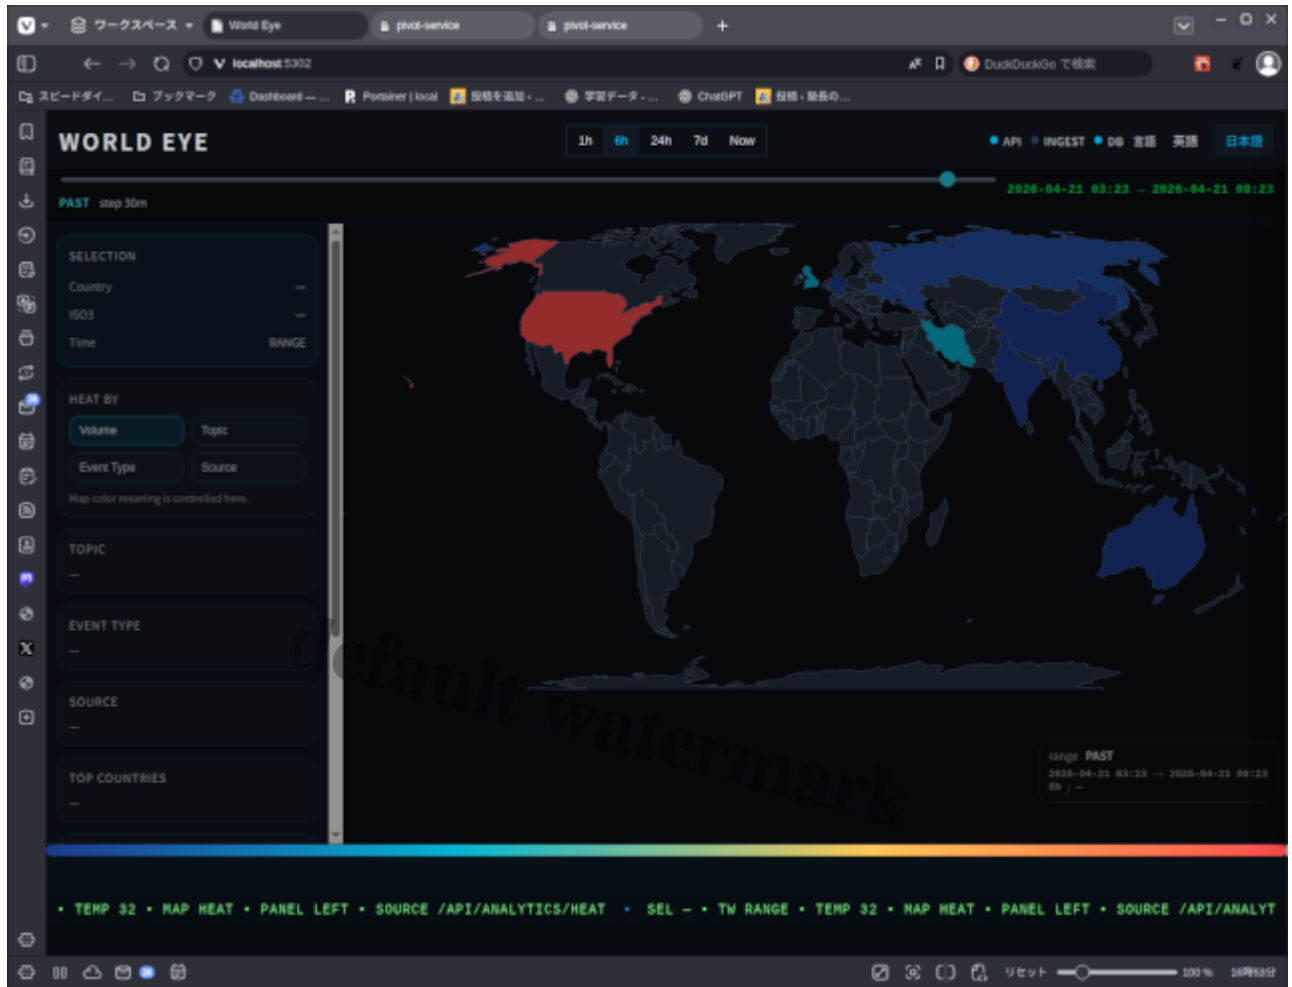

World Eye

Description

Pivot
Fact
Dimension
Time Window
Dimension

World Eye
Time Window

Time Window

Time Window

Time Window

Category

1. æ?¥ã? ã@æ'»å??

Tags

1. AI
2. LLM
3. Pivot Service
4. World Eye
5. ä,?é??å??å,?
6. å±±±æç"ç??

Date Created

2026å'4æ??21æ?¥

Author

kazuo-tsubaki