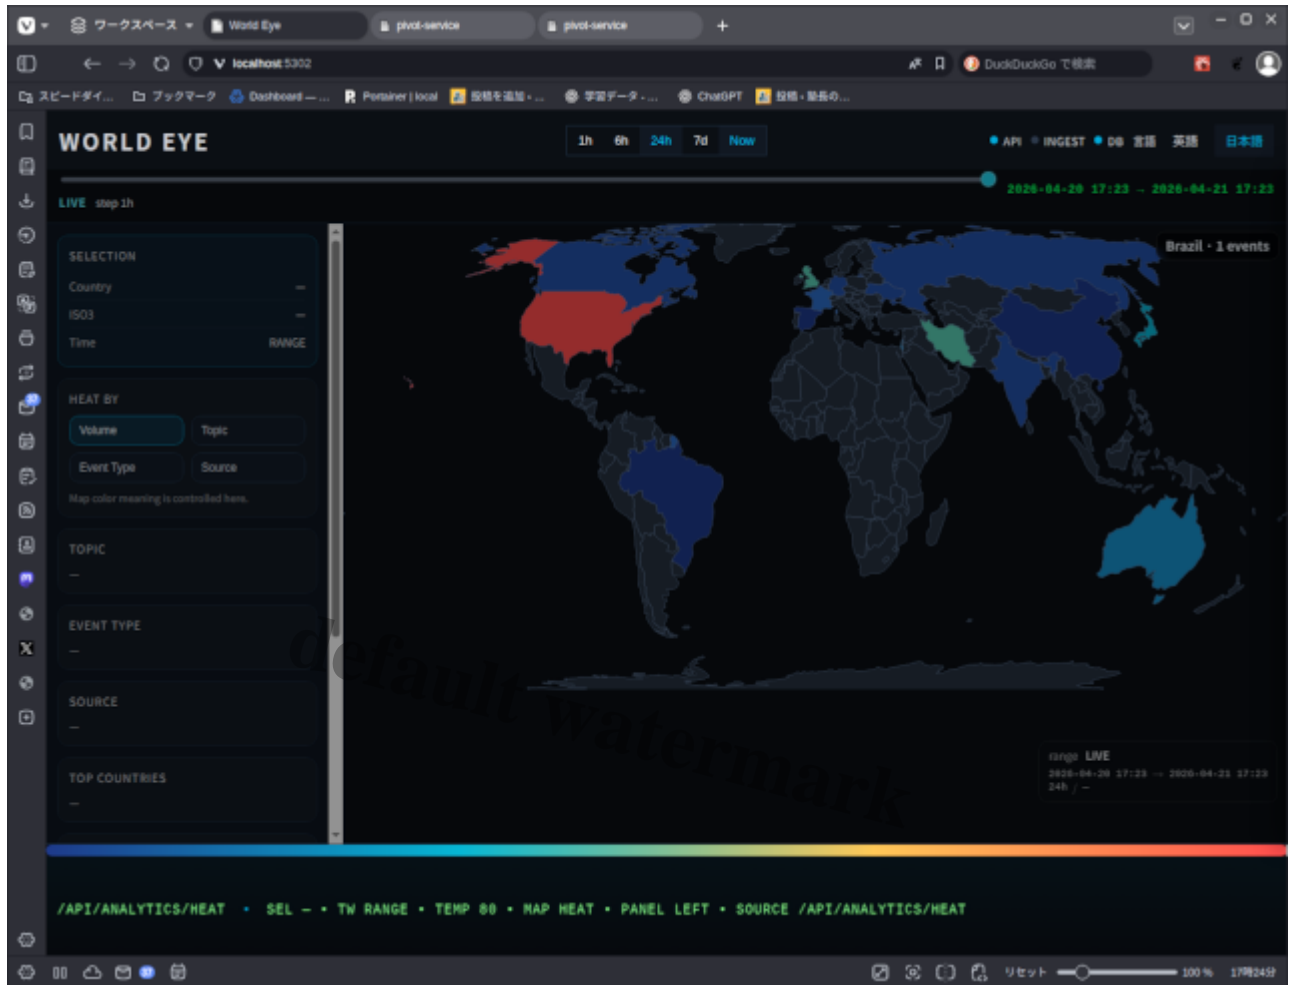

World Eye

Description

Pivot
Fact
Dimension
Time Window
Dimension

World Eye
Time Window

Time Window

Time Window

Time Window

Category

1. æ?¥ã? ã@æ'»å??

Tags

1. AI
2. LLM
3. Pivot Service
4. World Eye
5. ä,?é??å??å,?
6. å±±±æç"ç??

Date Created

2026å'4æ??21æ?¥

Author

kazuo-tsubaki