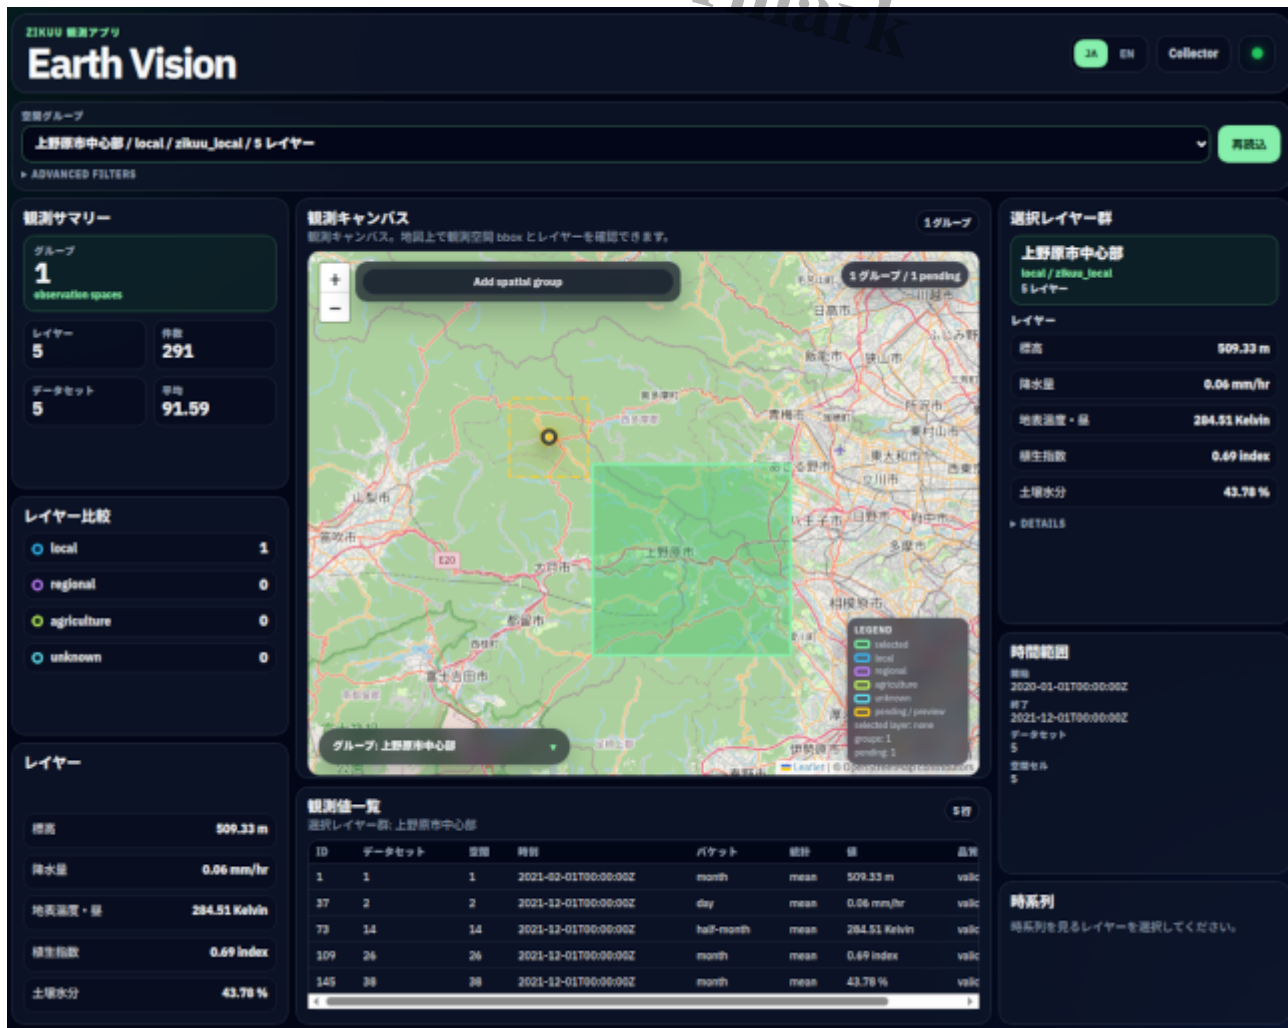

Earth Vision

## Description

Earth Vision is a web application for environmental data analysis. It allows users to view maps, filter data, and analyze various environmental indicators like elevation, precipitation, and vegetation index.