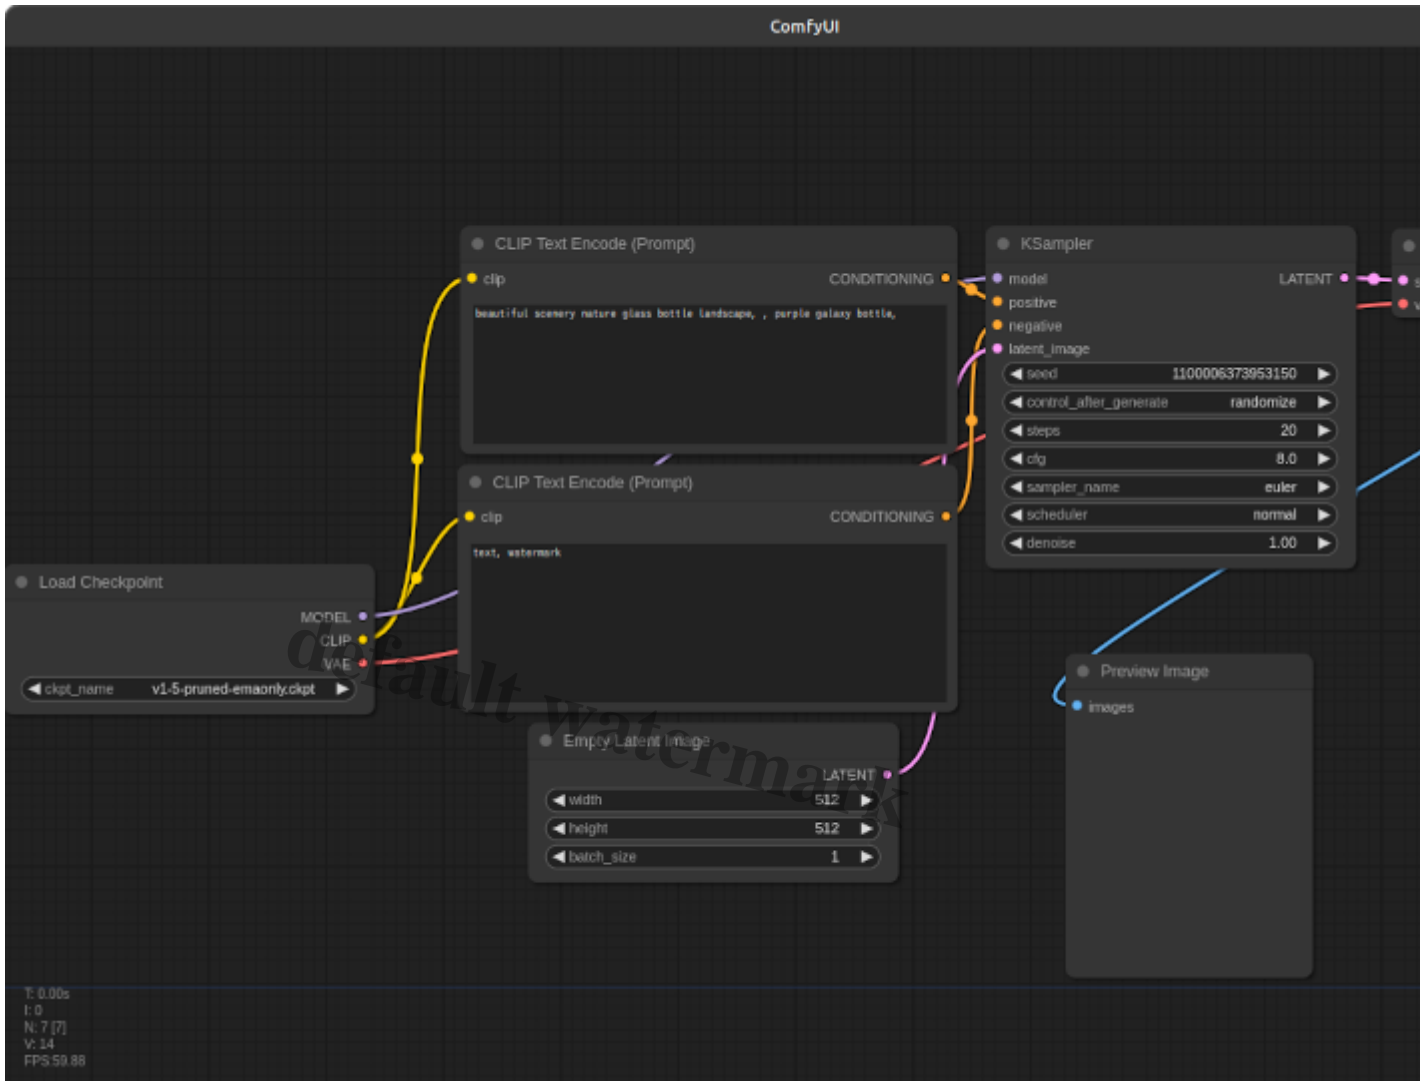

default watermark

Workflow configuration details and parameters.

Enable Dev mode Options
 Save (API Format)
 workflow_api.json

Open WebUI

Open WebUI

Image Prompt Generation
 ComfyUI

workflow.json
 workflow_api.json